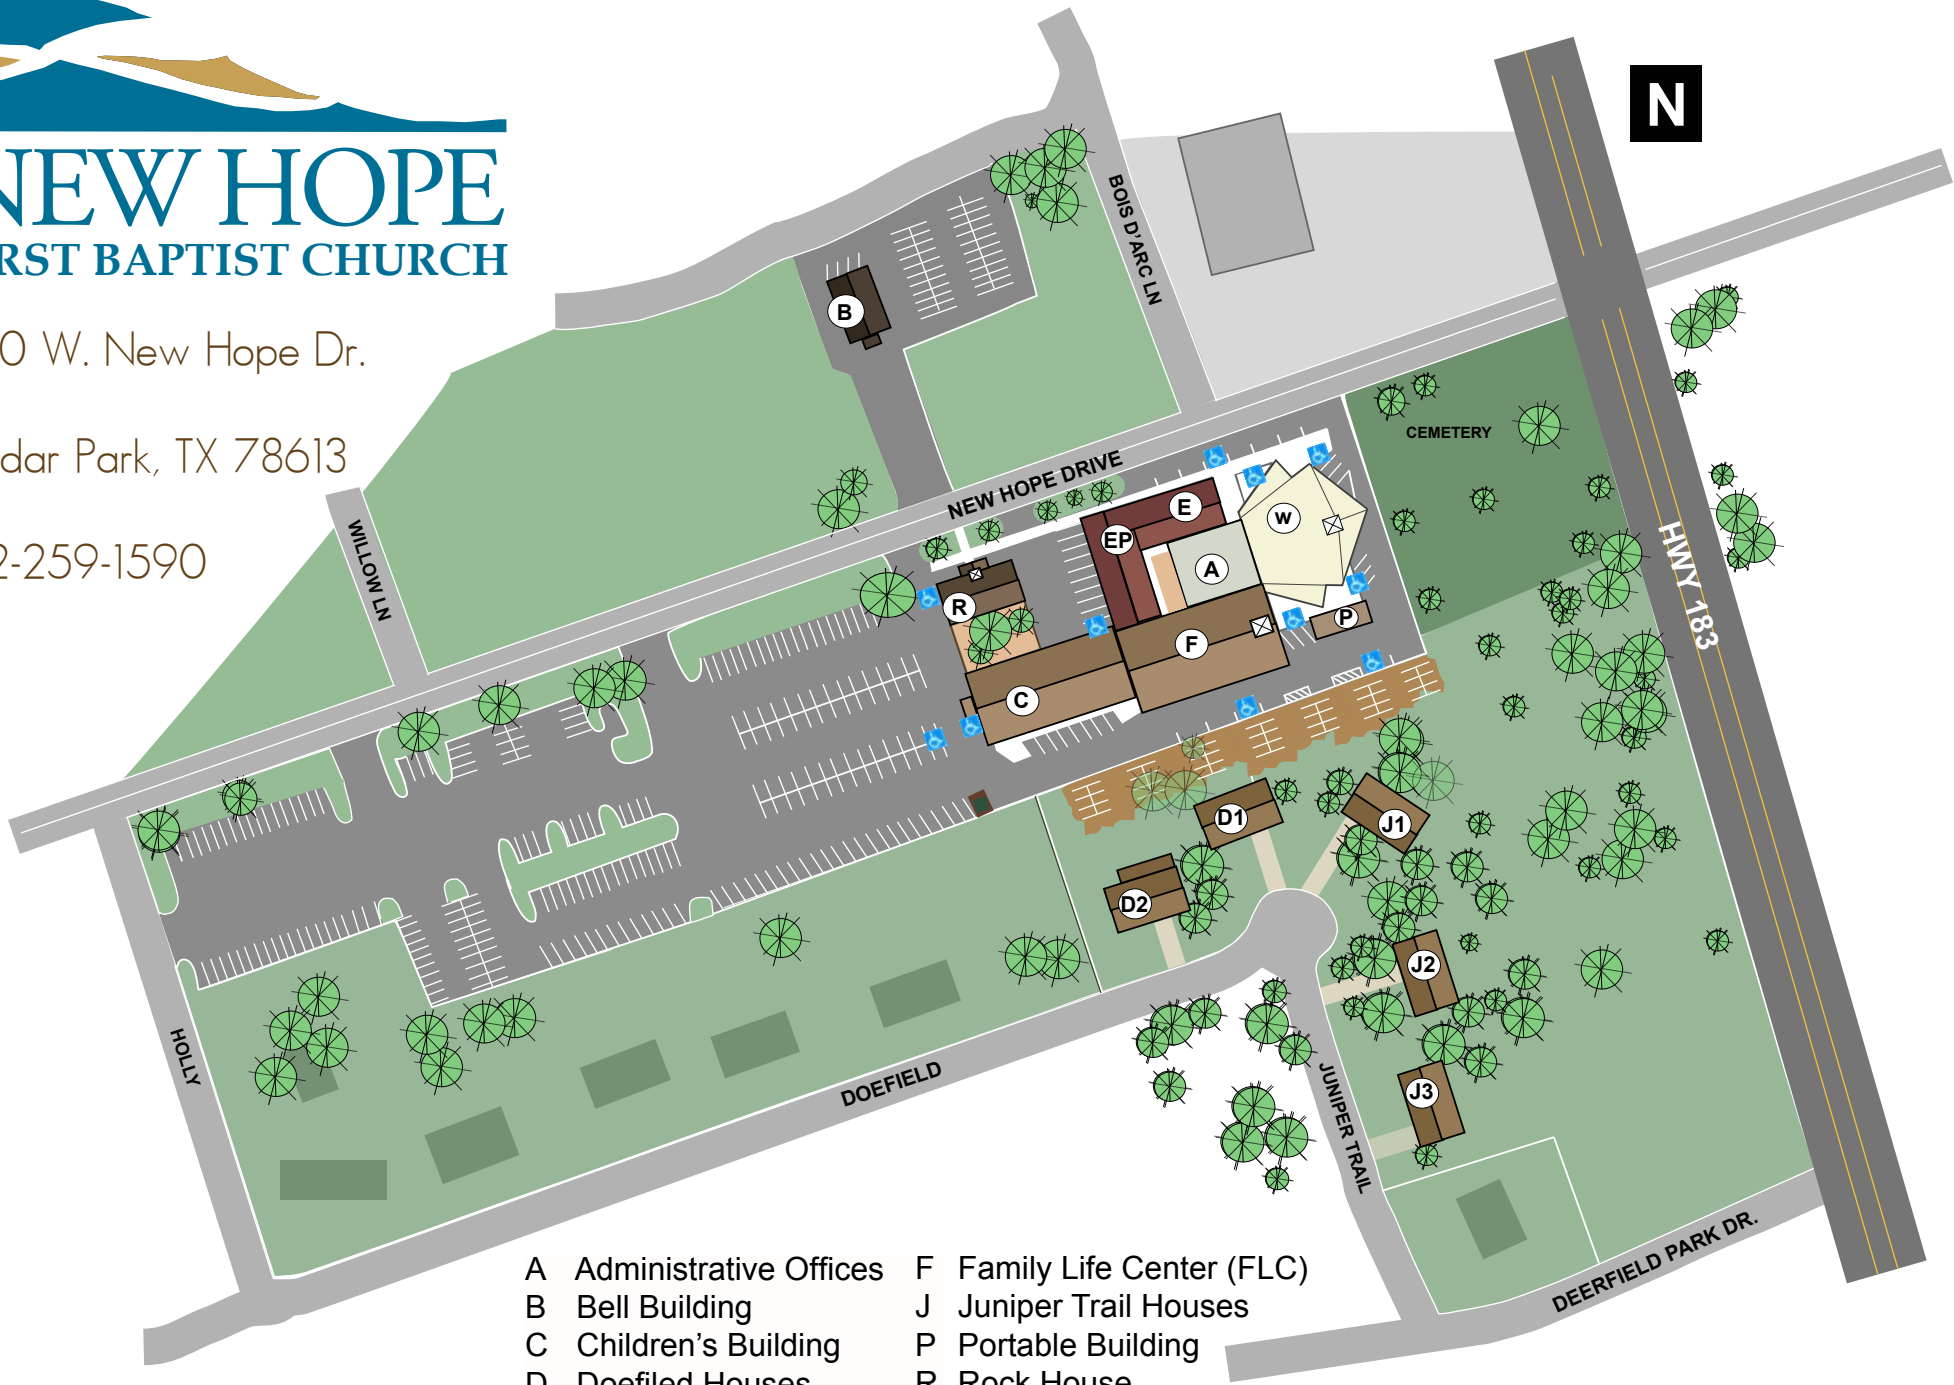

NEW HOPE

FIRST BAPTIST CHURCH

200 W. New Hope Dr.

Cedar Park, TX 78613

512-259-1590

- | | |
|--------------------------|---|
| A Administrative Offices | F Family Life Center (FLC) |
| B Bell Building | J Juniper Trail Houses |
| C Children's Building | P Portable Building |
| D Doefiled Houses | R Rock House |
| E Education Offices | W Worship Center |
| EP Education Preschool |  Handicap Entrance/Parking |